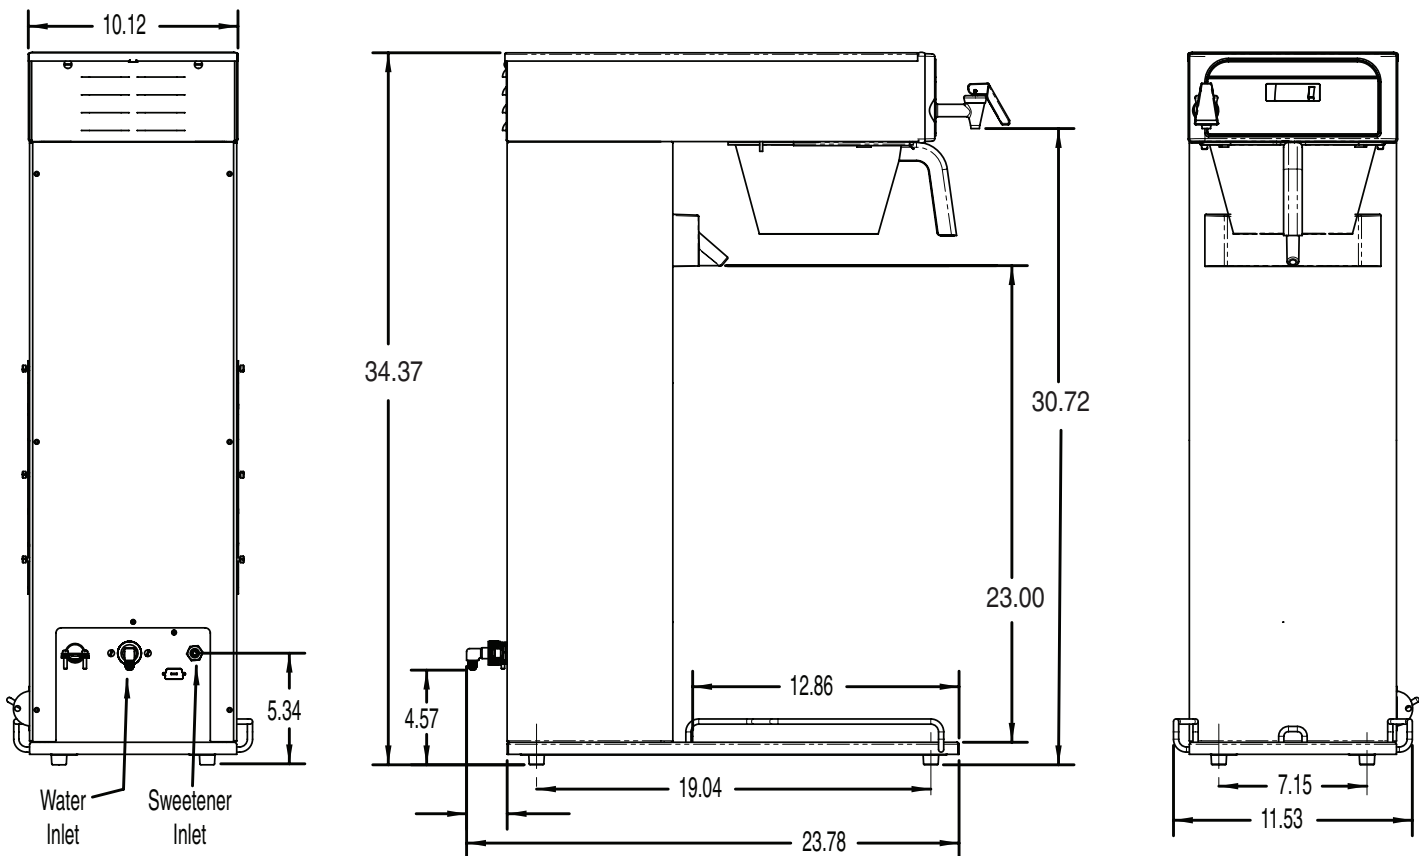

Dimensions & Specifications

Model	Product #	Volts	Amps	Tank Heater Watts	Total Watts	Tea Brewing Capacity	Cubic Measure	Shipping Weight	Cord Attached
ITCB	35700.0449	208*	13	2611	2650	40 gal/hr	10.3 ft³	44.2 lbs.	Yes*

ITCB SET00.0884 includes 35700.0449 brewer, 39600.0067 TDON and 39696.0000 locater guide

*Power Cord: 12/4, NEMA L14-20P plug, 20 amp

Electrical: Requires 3 wires plus ground service rated 208V (*2 hots, neutral and ground required), single phase, 60Hz. An internal terminal block is configured for connection to a 3-wire plus ground.

Plumbing: 20-90 psi (138-621 kPa). Model supplied with a 1/4" male flare fitting. Requires minimum 1GPM water flow. Includes Quick Connect Assembly.

Bunn-O-Matic® Corporation - 1400 Stevenson Drive Springfield, Illinois 62703 • 800-637-8606 • 217-529-6601 • Fax 217-529-6644 • www.bunn.com

BUNN® practices continuous product research and improvement. We reserve the right to change specifications and product design without notice. Such revisions do not entitle the buyer to corresponding changes, improvements, additions or replacements for previously purchased equipment.

All dimensions shown in inches.

12/13 © Bunn-O-Matic Corporation