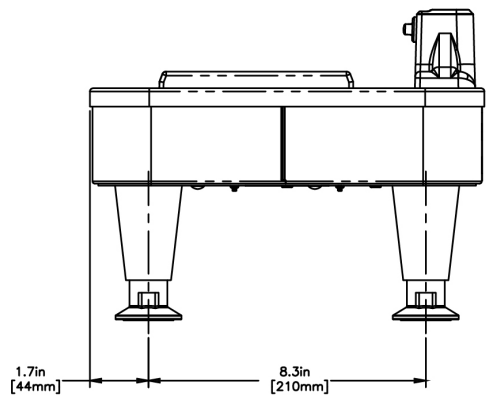

Agency:

Specifications

Product #: 27875.0200

Finish: Stainless

Legs: 4" Stainless Steel Legs

Additional Features

Electrical & Capacity

Volts*	Amps	Watts	Cord Attached	Plug Type	8oz cups/hr 236ml cups/hr	Input H ² O Temp.	Phase	# Wires plus Ground	Hertz
120	1.8	216	Yes	NEMA 5-15P	-	60°F (15.5°C)	1	2	60

Last Updated:
09/25/2020

	Unit			Shipping				
	Height	Width	Depth	Height	Width	Depth	Weight	Volume
English	9.3 in.	20.2 in.	11.8 in.	12.1 in.	14.4 in.	23.0 in.	22.000 lbs	2.320 ft ³
Metric	23.6 cm	51.3 cm	30.0 cm	30.8 cm	36.5 cm	58.4 cm	9.979 kgs	0.066 m ³