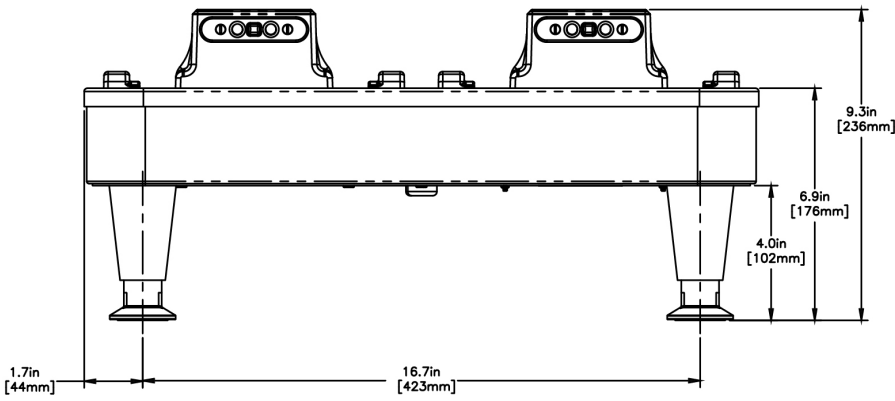

Agency:

Specifications

Product #: 27875.0200

Finish: Stainless

Legs: 4" Stainless Steel Legs

Additional Features

Electrical & Capacity

Volts*	Amps	Watts	Cord Attached	Plug Type	8oz cups/hr 236ml cups/hr	Input H ² O Temp.	Phase	# Wires plus Ground	Hertz
120	1.8	216	Yes	NEMA 5-15P	-	60°F (15.5°C)	1	2	60

Last Updated:
09/25/2020

	Unit			Shipping				
	Height	Width	Depth	Height	Width	Depth	Weight	Volume
English	9.3 in.	20.2 in.	11.8 in.	12.1 in.	14.4 in.	23.0 in.	22.000 lbs	2.320 ft ³
Metric	23.6 cm	51.3 cm	30.0 cm	30.8 cm	36.5 cm	58.4 cm	9.979 kgs	0.066 m ³