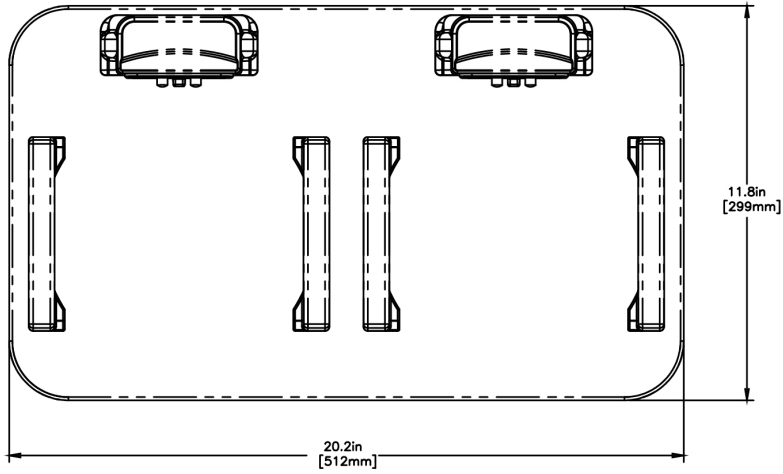

Agency:

Specifications

Product #: 27875.0200

Finish: Stainless

Legs: 4" Stainless Steel Legs

Additional Features

Electrical & Capacity

Volts*	Amps	Watts	Cord Attached	Plug Type	8oz cups/hr 236ml cups/hr	Input H ² O Temp.	Phase	# Wires plus Ground	Hertz
120	1.8	216	Yes	NEMA 5-15P	-	60°F (15.5°C)	1	2	60

Last Updated:
09/25/2020

	Unit			Shipping				
	Height	Width	Depth	Height	Width	Depth	Weight	Volume
English	9.3 in.	20.2 in.	11.8 in.	12.1 in.	14.4 in.	23.0 in.	22.000 lbs	2.320 ft ³
Metric	23.6 cm	51.3 cm	30.0 cm	30.8 cm	36.5 cm	58.4 cm	9.979 kgs	0.066 m ³